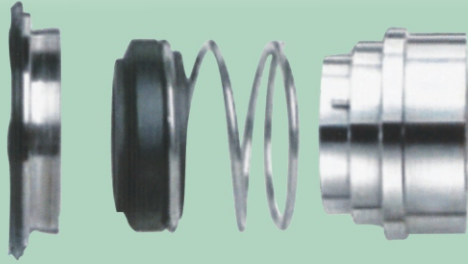

### ■ Mechanical Series for Sanitary Pumps

- ▶ HM92-35 Seals For Alfa Laval Pumps,  
With single seals
- ▶ Materials:Materials:  
Stationary Ring:F,G,Q22  
Rotary Ring:B,Q2  
Secondary Seal:V,P,E
- ▶ SIZE:31.7MM

### ■ Mechanical Series for Sanitary Pumps

- ▶ HM92A-35 Seals For Alfa Laval Pumps,  
With single seals fitted.
- ▶ Materials:  
Stationary Ring:F,G,Q22  
Rotary Ring:B,Q2  
Secondary Seal:V,P,E
- ▶ SIZE:31.7MM

### ■ Mechanical Series for Sanitary Pumps

- ▶ HM92B-35 Seals For Alfa Laval Pumps,  
With single seals
- ▶ Materials:  
Stationary Ring:F,G,Q22  
Rotary Ring:B,Q2  
Secondary Seal:V,P,E
- ▶ SIZE:31.7MM